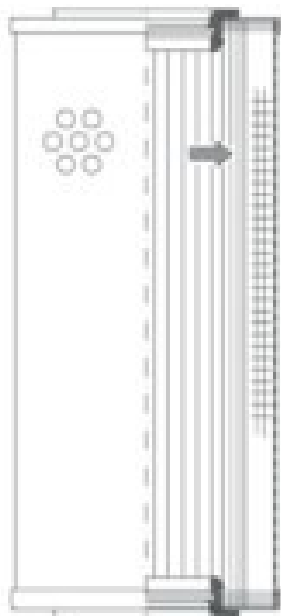

Buy Big, Save Big! - www.bigfilterstore.com - 866-673-0345

Technical Data for Big Filter #: BFS-106A4

[Click to view stock, pricing and volume discount information](#)

Filter Type Details

Part Type: Hydraulic
Filter Type: Suction
Media: Glass/Water Removal
Seal Material: Viton
Fluid Type: HH / HL / HM / HV
Flow Direction: Inside-Out

Dimensions (Inches)

Height: 18.5
O.D. Top: 3.66 **O.D. Bottom:** 3.66
I.D. Top: 1.73 **I.D. Bottom:** 1.73
Weight (lbs): 2.7

Rating

Micron 1: 10
Micron 2:
Flow Rate (GPM):
Collapse Pressure (psi): 73
Filter area (sq in): 511

Beta Ratio 1: 200/9.9
Beta Ratio 2: 1000/12.4
Capacity (gr): 50.0269
Burst Pressure (psi)

Misc. Information

Thread Type:
Thread Size (in):
By-pass: No
Handle: No
Wrap: No

Contact Information

Big Filter Inc.
162 Kerr Dr.
Sault Ste. Marie, ON
P6A 5H9
Canada