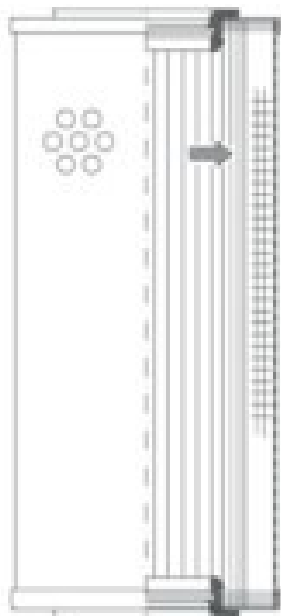

Buy Big, Save Big! - www.bigfilterstore.com - 866-673-0345

Technical Data for Big Filter #: BFS-106A6

[Click to view stock, pricing and volume discount information](#)

Filter Type Details

Part Type: Hydraulic
Filter Type: Suction
Media: Glass/Water Removal
Seal Material: Viton
Fluid Type: HH / HL / HM / HV
Flow Direction: Inside-Out

Dimensions (Inches)

Height: 18.5
O.D. Top: 3.66 **O.D. Bottom:** 3.66
I.D. Top: 1.73 **I.D. Bottom:** 1.73
Weight (lbs): 2.7

Rating

Micron 1: 20
Micron 2:
Flow Rate (GPM):
Collapse Pressure (psi): 73
Filter area (sq in): 511

Beta Ratio 1: 200/20.7
Beta Ratio 2: 1000/26.6
Capacity (gr): 45.8878
Burst Pressure (psi)

Misc. Information

Thread Type:
Thread Size (in):
By-pass: No
Handle: No
Wrap: No

Contact Information

Big Filter Inc.
162 Kerr Dr.
Sault Ste. Marie, ON
P6A 5H9
Canada