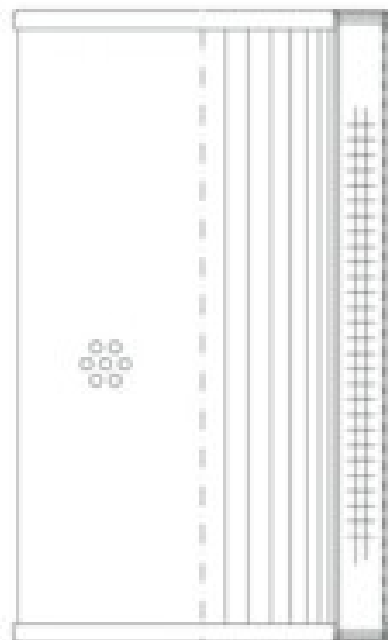

Buy Big, Save Big! - www.bigfilterstore.com - 866-673-0345

Technical Data for Big Filter #: BFS-106C4

[Click to view stock, pricing and volume discount information](#)

Filter Type Details

Part Type: Hydraulic
Filter Type: Suction
Media: Cellulose
Seal Material:
Fluid Type: HH / HL / HM / HV
Flow Direction: Inside-Out

Dimensions (Inches)

Height: 6.45
O.D. Top: 2.3 **O.D. Bottom:** 2.3
I.D. Top: 1.11 **I.D. Bottom:** 1.11
Weight (lbs): 0.427

Rating

Micron 1: 10 **Beta Ratio 1:** 2/10
Micron 2: **Beta Ratio 2:**
Flow Rate (GPM): **Capacity (gr):** 9.982
Collapse Pressure (psi): 73 **Burst Pressure (psi)**
Filter area (sq in): 250

Misc. Information

Thread Type:
Thread Size (in):
By-pass: No
Handle: No
Wrap: Yes

Contact Information

Big Filter Inc.
162 Kerr Dr.
Sault Ste. Marie, ON
P6A 5H9
Canada

Big Filter Inc.
605 Ridge St, #144
Sault Ste. Marie, MI
49783
USA