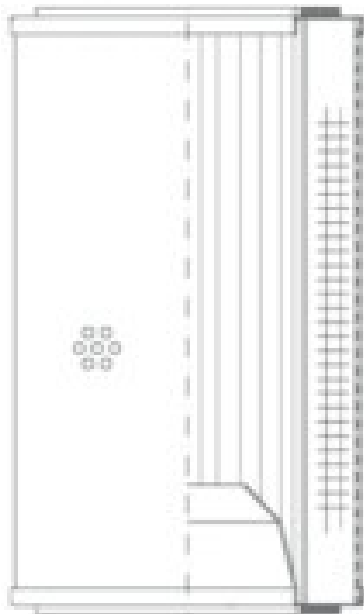

Buy Big, Save Big! - www.bigfilterstore.com - 866-673-0345

Technical Data for Big Filter #: BFS-10702

[Click to view stock, pricing and volume discount information](#)

Filter Type Details

Part Type: Hydraulic
Filter Type: Return Line
Media: Glass
Seal Material: Buna
Fluid Type: HH / HL / HM / HV
Flow Direction: Inside-Out

Dimensions (Inches)

Height: 13.7
O.D. Top: 3.94 **O.D. Bottom:** 3.94
I.D. Top: 2.53 **I.D. Bottom:** 2.34
Weight (lbs): 2.5

Rating

Micron 1: 20
Micron 2:
Flow Rate (GPM):
Collapse Pressure (psi): 145
Filter area (sq in): 649

Beta Ratio 1: 200/20.7
Beta Ratio 2: 1000/26.6
Capacity (gr): 58.2802
Burst Pressure (psi)

Misc. Information

Thread Type:
Thread Size (in):
By-pass: No
Handle: No
Wrap: Yes

Contact Information

Big Filter Inc.
162 Kerr Dr.
Sault Ste. Marie, ON
P6A 5H9
Canada