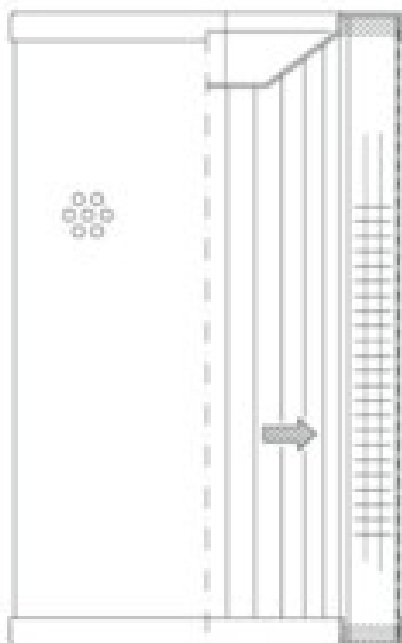

Buy Big, Save Big! - www.bigfilterstore.com - 866-673-0345

Technical Data for Big Filter #: BFS-10706

[Click to view stock, pricing and volume discount information](#)

Filter Type Details

Part Type: Hydraulic
Filter Type: Return Line
Media: Glass
Seal Material:
Fluid Type: HH / HL / HM / HV
Flow Direction: Inside-Out

Dimensions (Inches)

Height: 5.91
O.D. Top: 2.83 **O.D. Bottom:** 2.83
I.D. Top: 0.33 **I.D. Bottom:** 1.77
Weight (lbs): 0.8695

Rating

Micron 1: 20
Micron 2:
Flow Rate (GPM):
Collapse Pressure (psi): 145
Filter area (sq in): 222

Beta Ratio 1: 200/20.7
Beta Ratio 2: 1000/26.6
Capacity (gr): 19.9356
Burst Pressure (psi)

Misc. Information

Thread Type:
Thread Size (in):
By-pass: No
Handle: No
Wrap: Yes

Contact Information

Big Filter Inc.
162 Kerr Dr.
Sault Ste. Marie, ON
P6A 5H9
Canada