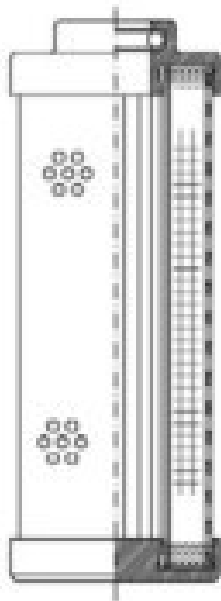

Buy Big, Save Big! - www.bigfilterstore.com - 866-673-0345

Technical Data for Big Filter #: BFS-10709

[Click to view stock, pricing and volume discount information](#)

Filter Type Details

Part Type: Hydraulic
Filter Type: Pressure Line
Media: Glass
Seal Material: Buna
Fluid Type: HH / HL / HM / HV
Flow Direction: Outside-In

Dimensions (Inches)

Height: 3.7
O.D. Top: 1.38 **O.D. Bottom:** 1.38
I.D. Top: 0.48 **I.D. Bottom:**
Weight (lbs): 2.5

Rating

Micron 1: 20
Micron 2:
Flow Rate (GPM):
Collapse Pressure (psi): 304
Filter area (sq in): 46

Beta Ratio 1: 200/20.7
Beta Ratio 2: 1000/26.6
Capacity (gr): 4.1308
Burst Pressure (psi)

Misc. Information

Thread Type:
Thread Size (in):
By-pass: No
Handle: No
Wrap: Yes

Contact Information

Big Filter Inc.
162 Kerr Dr.
Sault Ste. Marie, ON
P6A 5H9
Canada