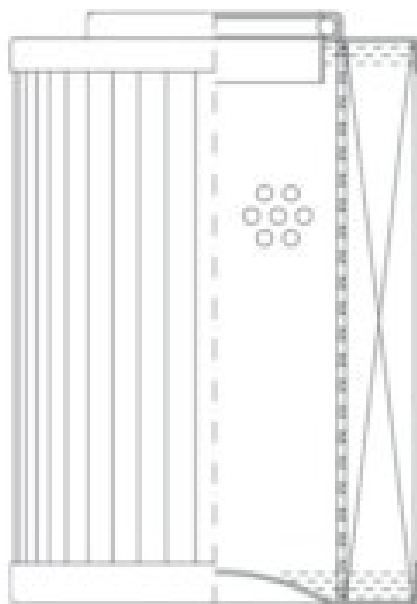

Contact Information

Big Filter Inc.
162 Kerr Dr.
Sault Ste. Marie, ON
P6A 5H9
Canada

Big Filter Inc.
605 Ridge St, #144
Sault Ste. Marie, MI
49783
USA

Toll Free: 866-673-0345
Direct: 705-255-2493

info@bigfilterstore.com
<https://www.bigfilterstore.com>