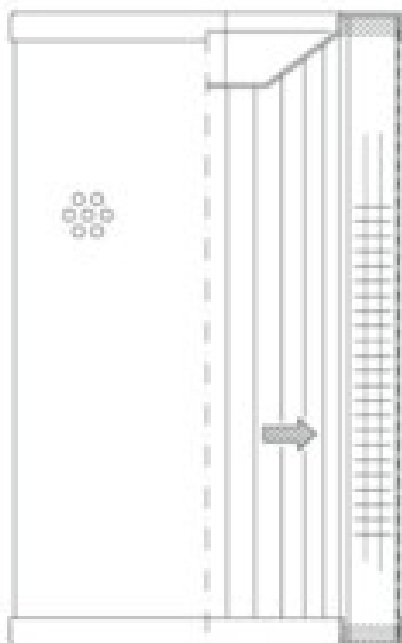

Buy Big, Save Big! - www.bigfilterstore.com - 866-673-0345

Technical Data for Big Filter #: BFS-10710

[Click to view stock, pricing and volume discount information](#)

Filter Type Details

Part Type: Hydraulic
Filter Type: Return Line
Media: Glass
Seal Material:
Fluid Type: HH / HL / HM / HV
Flow Direction: Inside-Out

Dimensions (Inches)

Height: 10.24
O.D. Top: 2.83 **O.D. Bottom:** 2.83
I.D. Top: 0.33 **I.D. Bottom:** 2.01
Weight (lbs): 2.5

Rating

Micron 1: 20
Micron 2:
Flow Rate (GPM):
Collapse Pressure (psi): 145
Filter area (sq in): 287

Beta Ratio 1: 200/20.7
Beta Ratio 2: 1000/26.6
Capacity (gr): 25.7726
Burst Pressure (psi)

Misc. Information

Thread Type:
Thread Size (in):
By-pass: No
Handle: No
Wrap: Yes

Contact Information

Big Filter Inc.
162 Kerr Dr.
Sault Ste. Marie, ON
P6A 5H9
Canada