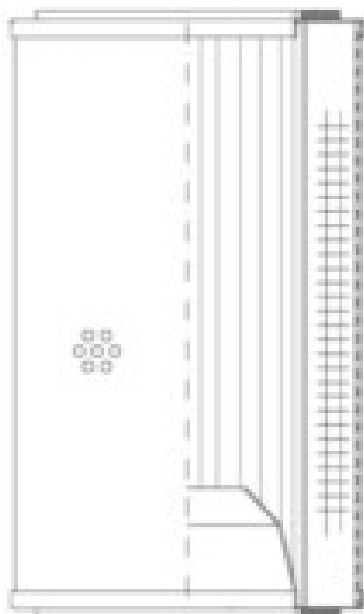

Buy Big, Save Big! - www.bigfilterstore.com - 866-673-0345

Technical Data for Big Filter #: BFS-10717

[Click to view stock, pricing and volume discount information](#)

Filter Type Details

Part Type: Hydraulic
Filter Type: Return Line
Media: Glass
Seal Material: Buna
Fluid Type: HH / HL / HM / HV
Flow Direction: Inside-Out

Dimensions (Inches)

Height: 14.72
O.D. Top: 3.94 **O.D. Bottom:** 3.94
I.D. Top: 2.53 **I.D. Bottom:** 2.34
Weight (lbs): 2.5

Rating

Micron 1: 10
Micron 2:
Flow Rate (GPM):
Collapse Pressure (psi): 72
Filter area (sq in): 210

Beta Ratio 1: 200/9.9
Beta Ratio 2: 1000/12.4
Capacity (gr): 20.559
Burst Pressure (psi)

Misc. Information

Thread Type:
Thread Size (in):
By-pass: No
Handle: No
Wrap: Yes

Contact Information

Big Filter Inc.
162 Kerr Dr.
Sault Ste. Marie, ON
P6A 5H9
Canada