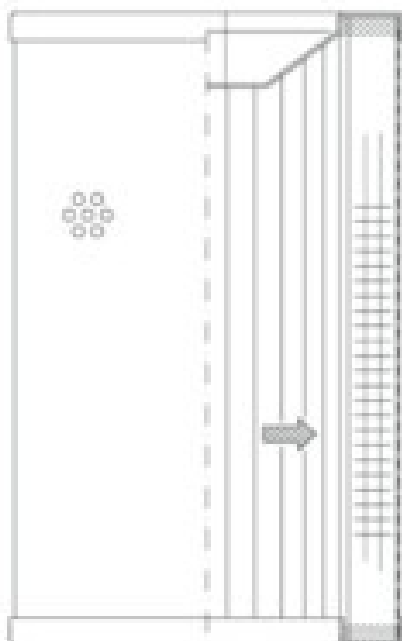

Buy Big, Save Big! - www.bigfilterstore.com - 866-673-0345

Technical Data for Big Filter #: BFS-10719

[Click to view stock, pricing and volume discount information](#)

Filter Type Details

Part Type: Hydraulic
Filter Type: Return Line
Media: Glass
Seal Material: Buna
Fluid Type: HH / HL / HM / HV
Flow Direction: Inside-Out

Dimensions (Inches)

Height: 9.44
O.D. Top: 4.96 **O.D. Bottom:** 4.96
I.D. Top: 0.41 **I.D. Bottom:** 3.66
Weight (lbs): 2.5

Rating

Micron 1: 10 **Beta Ratio 1:** 200/9.9
Micron 2: **Beta Ratio 2:** 1000/12.4
Flow Rate (GPM): **Capacity (gr):** 66.968495
Collapse Pressure (psi): 145 **Burst Pressure (psi)**
Filter area (sq in): 684

Misc. Information

Thread Type:
Thread Size (in):
By-pass: No
Handle: No
Wrap: Yes

Contact Information

Big Filter Inc.
 162 Kerr Dr.
 Sault Ste. Marie, ON
 P6A 5H9
 Canada

Big Filter Inc.
 605 Ridge St, #144
 Sault Ste. Marie, MI
 49783
 USA