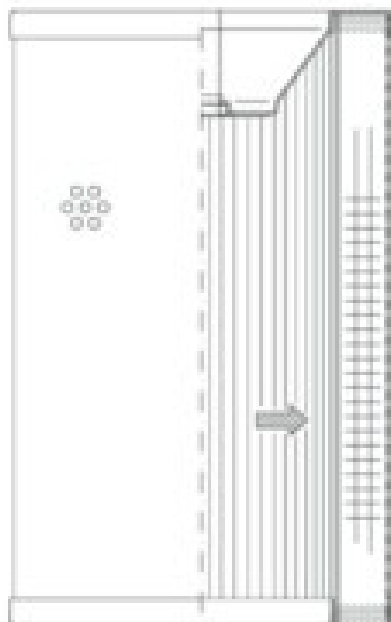

Buy Big, Save Big! - www.bigfilterstore.com - 866-673-0345

Technical Data for Big Filter #: BFS-1071D

[Click to view stock, pricing and volume discount information](#)

Filter Type Details

Part Type: Hydraulic
Filter Type: Return Line
Media: Glass
Seal Material: Buna
Fluid Type: HH / HL / HM / HV
Flow Direction: Inside-Out

Dimensions (Inches)

Height: 9.45
O.D. Top: 4.96 **O.D. Bottom:** 4.96
I.D. Top: 0.41 **I.D. Bottom:** 3.31
Weight (lbs): 2.5

Rating

Micron 1: 10 **Beta Ratio 1:** 200/9.9
Micron 2: **Beta Ratio 2:** 1000/12.4
Flow Rate (GPM): **Capacity (gr):** 73.1313
Collapse Pressure (psi): 145 **Burst Pressure (psi)**

Misc. Information

Thread Type:
Thread Size (in):
By-pass: No
Handle: No
Wrap: Yes

Contact Information

Big Filter Inc.
162 Kerr Dr.
Sault Ste. Marie, ON
P6A 5H9
Canada

Big Filter Inc.
605 Ridge St, #144
Sault Ste. Marie, MI
49783
USA