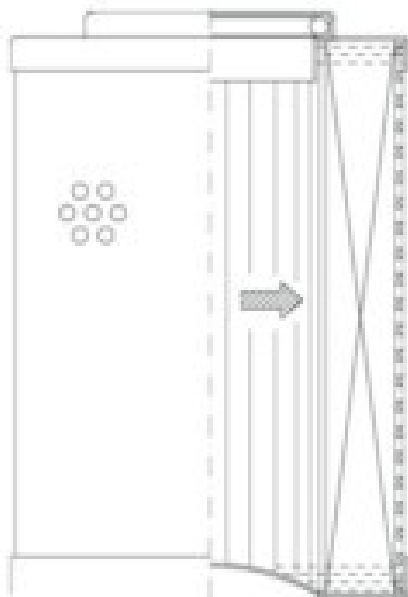

Contact Information

Big Filter Inc.
162 Kerr Dr.
Sault Ste. Marie, ON
P6A 5H9
Canada

Big Filter Inc.
605 Ridge St, #144
Sault Ste. Marie, MI
49783
USA

Toll Free: 866-673-0345
Direct: 705-255-2493

info@bigfilterstore.com
<https://www.bigfilterstore.com>