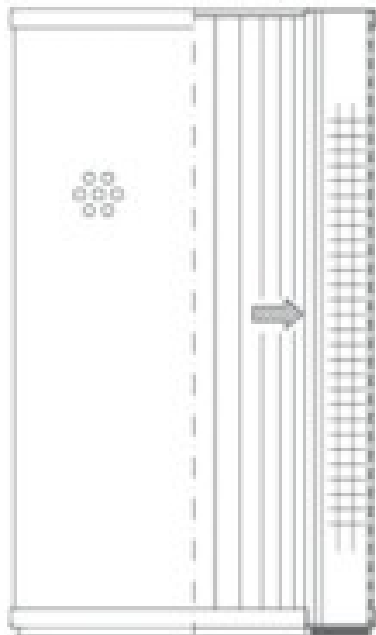

Buy Big, Save Big! - www.bigfilterstore.com - 866-673-0345

Technical Data for Big Filter #: BFS-10741

[Click to view stock, pricing and volume discount information](#)

Filter Type Details

Part Type: Hydraulic
Filter Type: Return Line
Media: Glass
Seal Material: Buna
Fluid Type: HH / HL / HM / HV
Flow Direction: Inside-Out

Dimensions (Inches)

Height: 14.57
O.D. Top: 4.59 **O.D. Bottom:** 4.59
I.D. Top: **I.D. Bottom:** 2.22
Weight (lbs): 2.5

Rating

Micron 1: 20 **Beta Ratio 1:** 200/20.7
Micron 2: **Beta Ratio 2:** 1000/26.6
Flow Rate (GPM): **Capacity (gr):** 91.596
Collapse Pressure (psi): 145 **Burst Pressure (psi)**

Misc. Information

Thread Type:
Thread Size (in):
By-pass: No
Handle: No
Wrap: Yes

Contact Information

Big Filter Inc.
 162 Kerr Dr.
 Sault Ste. Marie, ON
 P6A 5H9
 Canada

Big Filter Inc.
 605 Ridge St, #144
 Sault Ste. Marie, MI
 49783
 USA