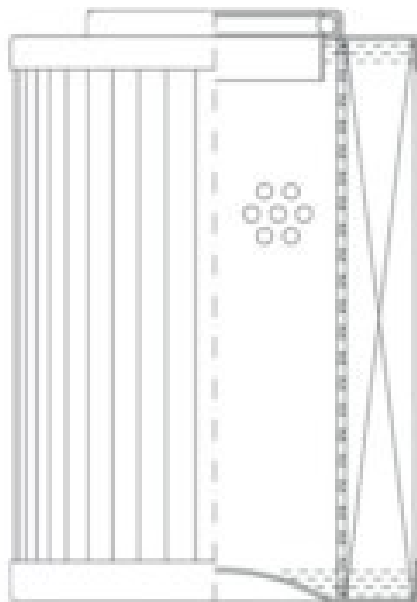

Buy Big, Save Big! - www.bigfilterstore.com - 866-673-0345

Technical Data for Big Filter #: BFS-1074D

[Click to view stock, pricing and volume discount information](#)

Filter Type Details

Part Type: Hydraulic
Filter Type: Pressure Line
Media: Glass
Seal Material: Buna
Fluid Type: HH / HL / HM / HV
Flow Direction: Outside-In

Dimensions (Inches)

Height: 9.53
O.D. Top: 2.72 **O.D. Bottom:** 2.72
I.D. Top: 1.18 **I.D. Bottom:**
Weight (lbs): 2.5

Rating

Micron 1: 10 **Beta Ratio 1:** 200/9.9
Micron 2: **Beta Ratio 2:** 1000/12.4
Flow Rate (GPM): **Capacity (gr):** 44.055
Collapse Pressure (psi): 435 **Burst Pressure (psi)**
Filter area (sq in): 450

Misc. Information

Thread Type:
Thread Size (in):
By-pass: No
Handle: No
Wrap: No

Contact Information

Big Filter Inc.
162 Kerr Dr.
Sault Ste. Marie, ON
P6A 5H9
Canada

Big Filter Inc.
605 Ridge St, #144
Sault Ste. Marie, MI
49783
USA