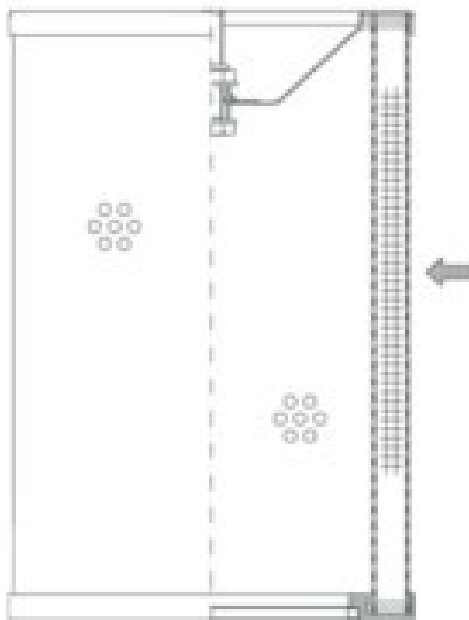

Buy Big, Save Big! - www.bigfilterstore.com - 866-673-0345

Technical Data for Big Filter #: BFS-10757

[Click to view stock, pricing and volume discount information](#)

Filter Type Details

Part Type: Hydraulic
Filter Type: Return Line
Media: Glass
Seal Material: Buna
Fluid Type: HH / HL / HM / HV
Flow Direction: Outside-In

Dimensions (Inches)

Height: 22.83
O.D. Top: 4.96 **O.D. Bottom:** 4.96
I.D. Top: **I.D. Bottom:** 3.39
Weight (lbs): 2.5

Rating

Micron 1: 3 **Beta Ratio 1:** 200/3
Micron 2: **Beta Ratio 2:** 1000/4.5
Flow Rate (GPM): **Capacity (gr):** 145.04
Collapse Pressure (psi): 304 **Burst Pressure (psi)**

Misc. Information

Thread Type: Metric
Thread Size (in): M10
By-pass: No
Handle: No
Wrap: Yes

Contact Information

Big Filter Inc.
 162 Kerr Dr.
 Sault Ste. Marie, ON
 P6A 5H9
 Canada

Big Filter Inc.
 605 Ridge St, #144
 Sault Ste. Marie, MI
 49783
 USA