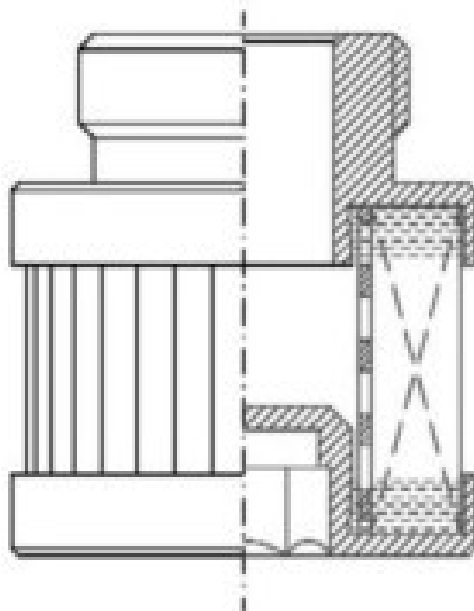

Buy Big, Save Big! - www.bigfilterstore.com - 866-673-0345

Technical Data for Big Filter #: BFS-10762

[Click to view stock, pricing and volume discount information](#)

Filter Type Details

Part Type: Hydraulic
Filter Type: Pressure Line
Media: Glass
Seal Material:
Fluid Type: HH / HL / HM / HV
Flow Direction: Inside-Out

Dimensions (Inches)

Height: 1.38
O.D. Top: 1.22 **O.D. Bottom:** 1.22
I.D. Top: 0.47 **I.D. Bottom:**
Weight (lbs): 2.5

Rating

Micron 1: 10 **Beta Ratio 1:** 200/9.9
Micron 2: **Beta Ratio 2:** 1000/12.4
Flow Rate (GPM): **Capacity (gr):** 0.979
Collapse Pressure (psi): 145 **Burst Pressure (psi)**
Filter area (sq in): 10

Misc. Information

Thread Type:
Thread Size (in):
By-pass: No
Handle: No
Wrap: No

Contact Information

Big Filter Inc.
 162 Kerr Dr.
 Sault Ste. Marie, ON
 P6A 5H9
 Canada

Big Filter Inc.
 605 Ridge St, #144
 Sault Ste. Marie, MI
 49783
 USA