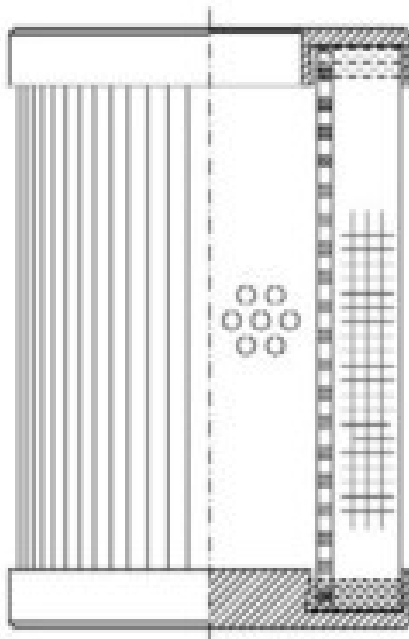

Contact Information

Big Filter Inc.
162 Kerr Dr.
Sault Ste. Marie, ON
P6A 5H9
Canada

Big Filter Inc.
605 Ridge St, #144
Sault Ste. Marie, MI
49783
USA

Toll Free: 866-673-0345
Direct: 705-255-2493

info@bigfilterstore.com
<https://www.bigfilterstore.com>