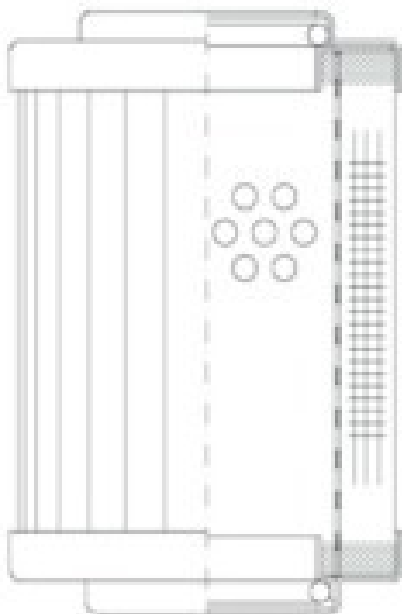

Buy Big, Save Big! - www.bigfilterstore.com - 866-673-0345

Technical Data for Big Filter #: BFS-1076B

[Click to view stock, pricing and volume discount information](#)

Filter Type Details

Part Type: Hydraulic
Filter Type: Return Line
Media: Glass
Seal Material: Buna
Fluid Type: HH / HL / HM / HV
Flow Direction: Outside-In

Dimensions (Inches)

Height: 3.58
O.D. Top: 2.72 **O.D. Bottom:** 2.72
I.D. Top: 1.3 **I.D. Bottom:**
Weight (lbs): 2.5

Rating

Micron 1: 20 **Beta Ratio 1:** 200/20.7
Micron 2: **Beta Ratio 2:** 1000/26.6
Flow Rate (GPM): **Capacity (gr):** 14.9966
Collapse Pressure (psi): 145 **Burst Pressure (psi)**
Filter area (sq in): 167

Misc. Information

Thread Type:
Thread Size (in):
By-pass: No
Handle: No
Wrap: No

Contact Information

Big Filter Inc.
162 Kerr Dr.
Sault Ste. Marie, ON
P6A 5H9
Canada

Big Filter Inc.
605 Ridge St, #144
Sault Ste. Marie, MI
49783
USA