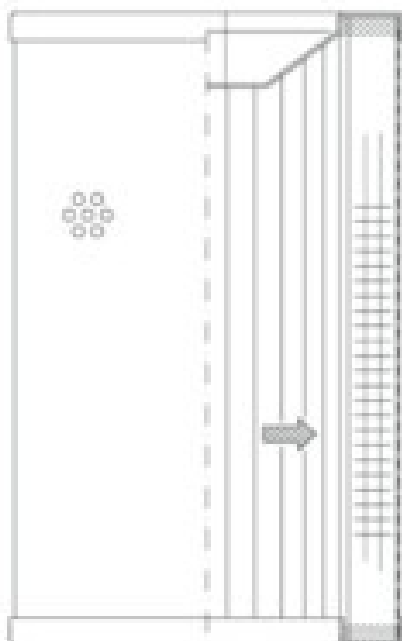

Contact Information

Big Filter Inc.
162 Kerr Dr.
Sault Ste. Marie, ON
P6A 5H9
Canada

Big Filter Inc.
605 Ridge St, #144
Sault Ste. Marie, MI
49783
USA

Toll Free: 866-673-0345
Direct: 705-255-2493

info@bigfilterstore.com
<https://www.bigfilterstore.com>