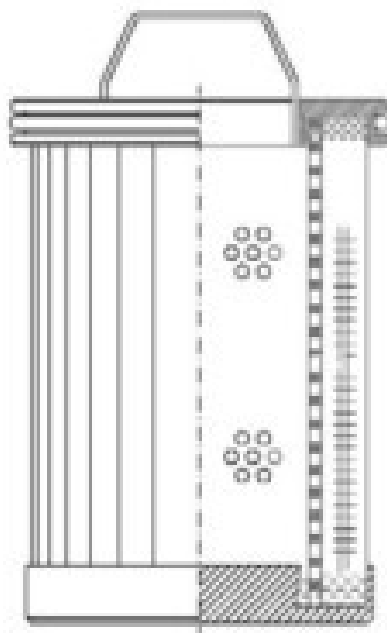

Buy Big, Save Big! - www.bigfilterstore.com - 866-673-0345

Technical Data for Big Filter #: BFS-10779

[Click to view stock, pricing and volume discount information](#)

Filter Type Details

Part Type: Hydraulic
Filter Type: Pressure Line
Media: Glass
Seal Material: Buna
Fluid Type: HH / HL / HM / HV
Flow Direction: Outside-In

Dimensions (Inches)

Height: 3.94
O.D. Top: 2.56 **O.D. Bottom:** 2.36
I.D. Top: **I.D. Bottom:**
Weight (lbs): 2.5

Rating

Micron 1: 10 **Beta Ratio 1:** 200/9.9
Micron 2: **Beta Ratio 2:** 1000/12.4
Flow Rate (GPM): **Capacity (gr):** 14.0976
Collapse Pressure (psi): 435 **Burst Pressure (psi)**
Filter area (sq in): 144

Misc. Information

Thread Type:
Thread Size (in):
By-pass: No
Handle: No
Wrap: No

Contact Information

Big Filter Inc.
162 Kerr Dr.
Sault Ste. Marie, ON
P6A 5H9
Canada

Big Filter Inc.
605 Ridge St, #144
Sault Ste. Marie, MI
49783
USA