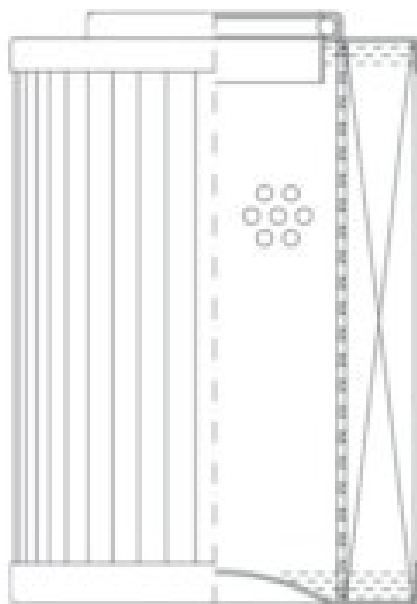

Buy Big, Save Big! - www.bigfilterstore.com - 866-673-0345

Technical Data for Big Filter #: BFS-1077C

[Click to view stock, pricing and volume discount information](#)

Filter Type Details

Part Type: Hydraulic
Filter Type: Pressure Line
Media: Glass
Seal Material: Buna
Fluid Type: HH / HL / HM / HV
Flow Direction: Outside-In

Dimensions (Inches)

Height: 7.17
O.D. Top: 2.18 **O.D. Bottom:** 2.18
I.D. Top: 0.87 **I.D. Bottom:**
Weight (lbs): 2.5

Rating

Micron 1: 10 **Beta Ratio 1:** 200/9.9
Micron 2: **Beta Ratio 2:** 1000/12.4
Flow Rate (GPM): **Capacity (gr):** 16.8388
Collapse Pressure (psi): 304 **Burst Pressure (psi)**

Misc. Information

Thread Type:
Thread Size (in):
By-pass: No
Handle: No
Wrap: No

Contact Information

Big Filter Inc.
162 Kerr Dr.
Sault Ste. Marie, ON
P6A 5H9
Canada

Big Filter Inc.
605 Ridge St, #144
Sault Ste. Marie, MI
49783
USA