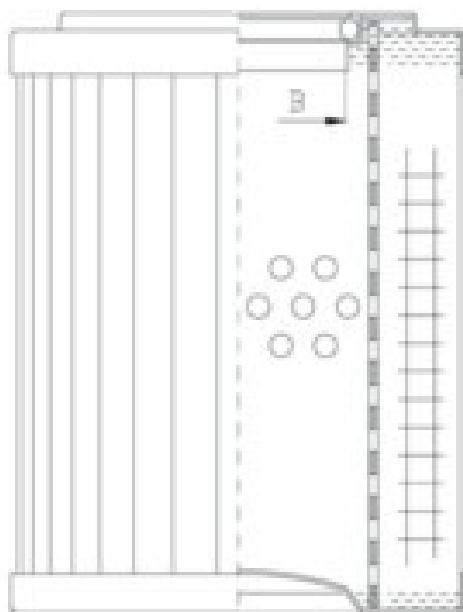

Buy Big, Save Big! - www.bigfilterstore.com - 866-673-0345

Technical Data for Big Filter #: BFS-1078A

[Click to view stock, pricing and volume discount information](#)

Filter Type Details

Part Type: Hydraulic
Filter Type: Transmission
Media: Glass
Seal Material: Viton
Fluid Type: HH / HL / HM / HV
Flow Direction: Outside-In

Dimensions (Inches)

Height: 5.98
O.D. Top: 3.21 **O.D. Bottom:** 3.21
I.D. Top: 1.51 **I.D. Bottom:**
Weight (lbs): 2.5

Rating

Micron 1: 20 **Beta Ratio 1:** 200/20.7
Micron 2: **Beta Ratio 2:** 1000/26.6
Flow Rate (GPM): **Capacity (gr):** 41.308
Collapse Pressure (psi): 101 **Burst Pressure (psi)**
Filter area (sq in): 460

Misc. Information

Thread Type:
Thread Size (in):
By-pass: No
Handle: No
Wrap: No

Contact Information

Big Filter Inc.
162 Kerr Dr.
Sault Ste. Marie, ON
P6A 5H9
Canada

Big Filter Inc.
605 Ridge St, #144
Sault Ste. Marie, MI
49783
USA