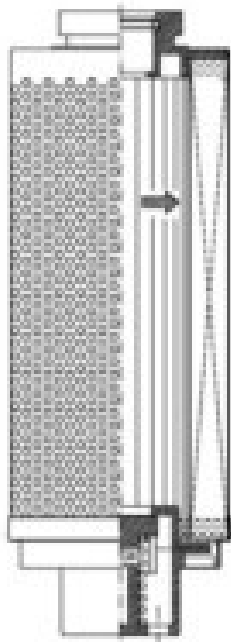

Buy Big, Save Big! - www.bigfilterstore.com - 866-673-0345

Technical Data for Big Filter #: BFS-10797

[Click to view stock, pricing and volume discount information](#)

Filter Type Details

Part Type: Hydraulic
Filter Type: Return Line
Media: Glass
Seal Material: Buna
Fluid Type: HH / HL / HM / HV
Flow Direction: Inside-Out

Dimensions (Inches)

Height: 9.61
O.D. Top: 3.35 **O.D. Bottom:** 3.35
I.D. Top: 1.04 **I.D. Bottom:** 1.83
Weight (lbs): 2.5

Rating

Micron 1: 20 **Beta Ratio 1:** 200/20.7
Micron 2: **Beta Ratio 2:** 1000/26.6
Flow Rate (GPM): **Capacity (gr):** 47.9532
Collapse Pressure (psi): 304 **Burst Pressure (psi)**

Misc. Information

Thread Type:
Thread Size (in):
By-pass: Yes
Handle: No
Wrap: Yes

Contact Information

Big Filter Inc.
 162 Kerr Dr.
 Sault Ste. Marie, ON
 P6A 5H9
 Canada

Big Filter Inc.
 605 Ridge St, #144
 Sault Ste. Marie, MI
 49783
 USA