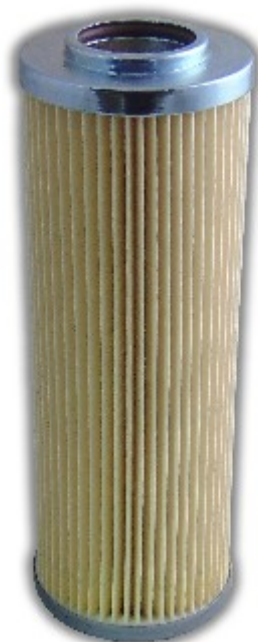

Buy Big, Save Big! - www.bigfilterstore.com - 866-695-0109

Technical Data for Big Filter #: BFS-107AA

[Click to view stock, pricing and volume discount information](#)

Filter Type Details

Part Type: Hydraulic
Filter Type: Pressure Line
Media: Cellulose
Seal Material: Viton
Fluid Type: HH / HL / HM / HV
Flow Direction: Outside-In

Dimensions (Inches)

Height: 7.24
O.D. Top: 2.52 **O.D. Bottom:**
I.D. Top: 1.27 **I.D. Bottom:**
Weight (lbs): N/A

Rating

Micron 1: 25 **Beta Ratio 1:** 2/25
Micron 2: **Beta Ratio 2:**
Flow Rate (GPM): **Capacity (gr):**
Collapse Pressure (psi): 145 **Burst Pressure (psi)**
Filter area (sq in):

Misc. Information

Thread Type:
Thread Size (in):
By-pass: No
Handle: No
Wrap: No

Contact Information

Big Filter Inc.
162 Kerr Dr.
Sault Ste. Marie, ON
P6A 5H9
Canada

Big Filter Inc.
605 Ridge St, #144
Sault Ste. Marie, MI
49783
USA