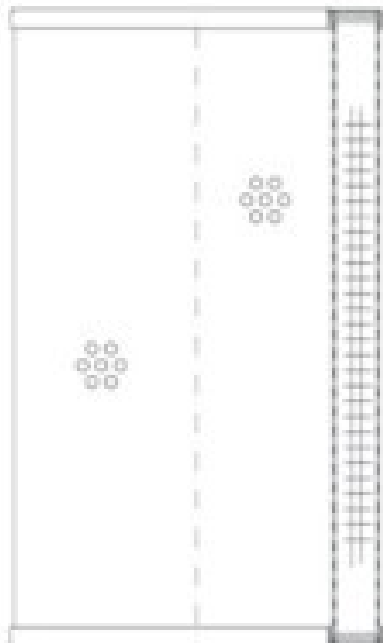

Contact Information

Big Filter Inc.
162 Kerr Dr.
Sault Ste. Marie, ON
P6A 5H9
Canada

Big Filter Inc.
605 Ridge St, #144
Sault Ste. Marie, MI
49783
USA

Toll Free: 866-673-0345
Direct: 705-255-2493

info@bigfilterstore.com
<https://www.bigfilterstore.com>