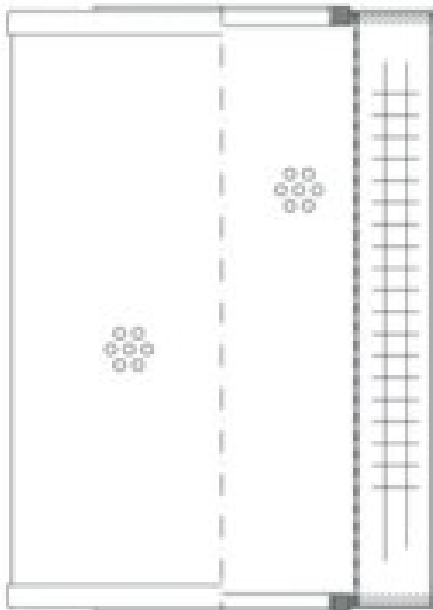

Buy Big, Save Big! - www.bigfilterstore.com - 866-673-0345

Technical Data for Big Filter #: BFS-107B0

[Click to view stock, pricing and volume discount information](#)

Filter Type Details

Part Type: Hydraulic
Filter Type: Return Line
Media: Cellulose
Seal Material: Buna
Fluid Type: HH / HL / HM / HV
Flow Direction: Outside-In

Dimensions (Inches)

Height: 7.76
O.D. Top: 4.65 **O.D. Bottom:** 4.65
I.D. Top: 2.34 **I.D. Bottom:** 2.34
Weight (lbs): 2.5

Rating

Micron 1: 25 **Beta Ratio 1:** 2/25
Micron 2: **Beta Ratio 2:** **Capacity (gr):** 58.59
Flow Rate (GPM): **Burst Pressure (psi)**
Collapse Pressure (psi): 145
Filter area (sq in): 1302

Misc. Information

Thread Type:
Thread Size (in):
By-pass: No
Handle: No
Wrap: No

Contact Information

Big Filter Inc.
162 Kerr Dr.
Sault Ste. Marie, ON
P6A 5H9
Canada

Big Filter Inc.
605 Ridge St, #144
Sault Ste. Marie, MI
49783
USA