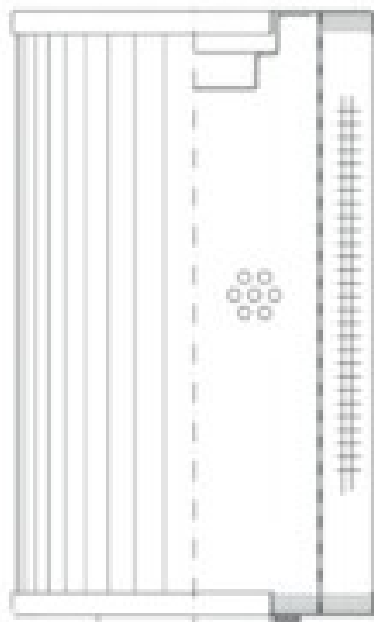

Buy Big, Save Big! - www.bigfilterstore.com - 866-673-0345

Technical Data for Big Filter #: BFS-107B1

[Click to view stock, pricing and volume discount information](#)

Filter Type Details

Part Type: Hydraulic
Filter Type: Return Line
Media: Cellulose
Seal Material: Buna
Fluid Type: HH / HL / HM / HV
Flow Direction: Outside-In

Dimensions (Inches)

Height: 7.28
O.D. Top: 4.33 **O.D. Bottom:** 4.33
I.D. Top: 1.81 **I.D. Bottom:** 1.81
Weight (lbs): 2.5

Rating

Micron 1: 25 **Beta Ratio 1:** 2/25
Micron 2: **Beta Ratio 2:** **Capacity (gr):** 22.635
Flow Rate (GPM): **Burst Pressure (psi)**
Collapse Pressure (psi): 145
Filter area (sq in): 503

Misc. Information

Thread Type:
Thread Size (in):
By-pass: No
Handle: No
Wrap: No

Contact Information

Big Filter Inc.
162 Kerr Dr.
Sault Ste. Marie, ON
P6A 5H9
Canada

Big Filter Inc.
605 Ridge St, #144
Sault Ste. Marie, MI
49783
USA