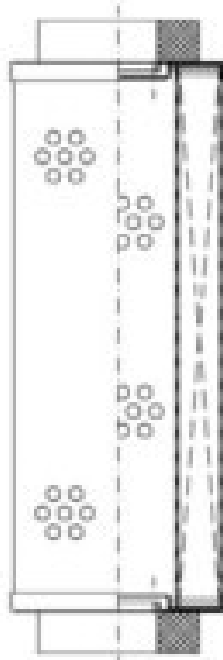

Buy Big, Save Big! - www.bigfilterstore.com - 866-673-0345

Technical Data for Big Filter #: BFS-107BA

[Click to view stock, pricing and volume discount information](#)

Filter Type Details

Part Type: Hydraulic
Filter Type: Return Line
Media: Cellulose
Seal Material: Buna
Fluid Type: HH / HL / HM / HV
Flow Direction: Outside-In

Dimensions (Inches)

Height: 9.57
O.D. Top: 2.8 **O.D. Bottom:** 2.8
I.D. Top: **I.D. Bottom:**
Weight (lbs): 2.5

Rating

Micron 1: 25
Micron 2:
Flow Rate (GPM):
Collapse Pressure (psi): 145
Filter area (sq in): 511

Beta Ratio 1: 2/25
Beta Ratio 2:
Capacity (gr): 22.995
Burst Pressure (psi)

Misc. Information

Thread Type:
Thread Size (in):
By-pass: No
Handle: No
Wrap: Yes

Contact Information

Big Filter Inc.
162 Kerr Dr.
Sault Ste. Marie, ON
P6A 5H9
Canada