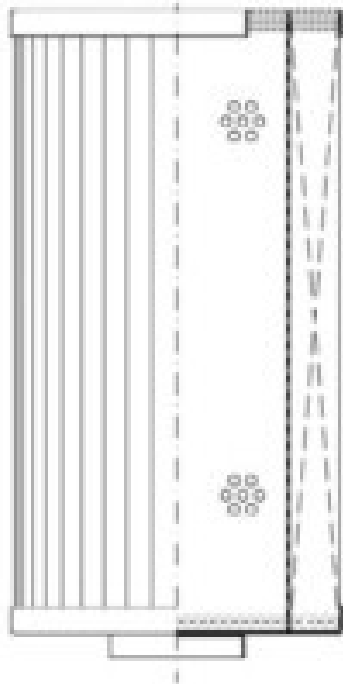

Buy Big, Save Big! - www.bigfilterstore.com - 866-673-0345

Technical Data for Big Filter #: BFS-107C6

[Click to view stock, pricing and volume discount information](#)

Filter Type Details

Part Type: Hydraulic
Filter Type: Pressure Line
Media: Cellulose
Seal Material:
Fluid Type: HH / HL / HM / HV
Flow Direction: Outside-In

Dimensions (Inches)

Height: 9.06
O.D. Top: 3.9 **O.D. Bottom:** 3.9
I.D. Top: 1.59 **I.D. Bottom:** 1.59
Weight (lbs): 2.5

Rating

Micron 1: 25 **Beta Ratio 1:** 2/25
Micron 2: **Beta Ratio 2:**
Flow Rate (GPM): **Capacity (gr):** 41.58
Collapse Pressure (psi): 145 **Burst Pressure (psi)**
Filter area (sq in): 924

Misc. Information

Thread Type:
Thread Size (in):
By-pass: No
Handle: No
Wrap: No

Contact Information

Big Filter Inc.
162 Kerr Dr.
Sault Ste. Marie, ON
P6A 5H9
Canada

Big Filter Inc.
605 Ridge St, #144
Sault Ste. Marie, MI
49783
USA