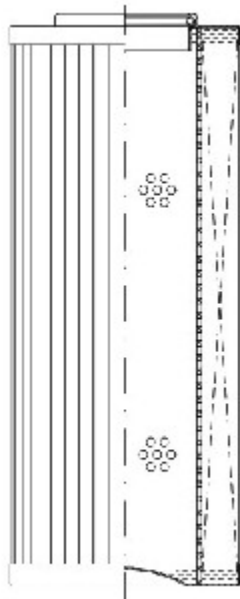

Buy Big, Save Big! - www.bigfilterstore.com - 866-673-0345

Technical Data for Big Filter #: BFS-107DE

[Click to view stock, pricing and volume discount information](#)

Filter Type Details

Part Type: Hydraulic
Filter Type: Pressure Line
Media: Cellulose
Seal Material: Viton
Fluid Type: HH / HL / HM / HV
Flow Direction: Outside-In

Dimensions (Inches)

Height: 8.01
O.D. Top: 3.23 **O.D. Bottom:** 3.23
I.D. Top: 1.79 **I.D. Bottom:**
Weight (lbs): 2.5

Rating

Micron 1: 10 **Beta Ratio 1:** 2/10
Micron 2: **Beta Ratio 2:**
Flow Rate (GPM): **Capacity (gr):** 19.215
Collapse Pressure (psi): 101 **Burst Pressure (psi)**
Filter area (sq in): 427

Misc. Information

Thread Type:
Thread Size (in):
By-pass: No
Handle: No
Wrap: No

Contact Information

Big Filter Inc.
 162 Kerr Dr.
 Sault Ste. Marie, ON
 P6A 5H9
 Canada

Big Filter Inc.
 605 Ridge St, #144
 Sault Ste. Marie, MI
 49783
 USA