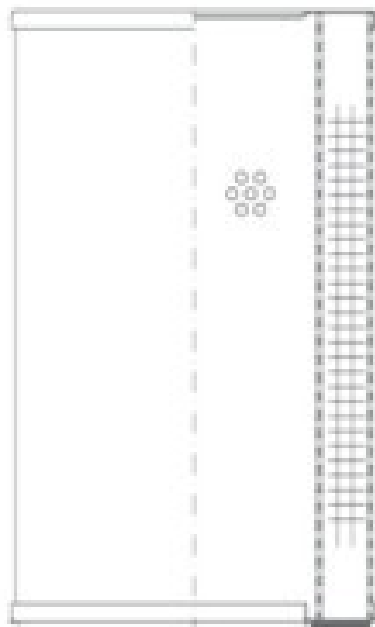

Contact Information

Big Filter Inc.
162 Kerr Dr.
Sault Ste. Marie, ON
P6A 5H9
Canada

Big Filter Inc.
605 Ridge St, #144
Sault Ste. Marie, MI
49783
USA

Toll Free: 866-673-0345
Direct: 705-255-2493

info@bigfilterstore.com
<https://www.bigfilterstore.com>