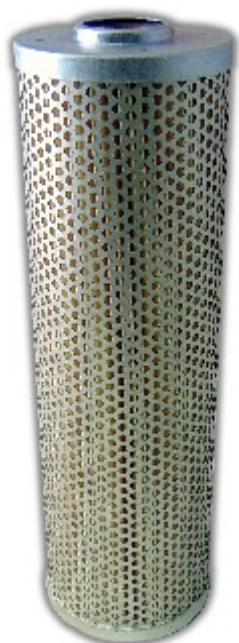

Buy Big, Save Big! - www.bigfilterstore.com - 866-673-0345

Technical Data for Big Filter #: BFS-107FD

[Click to view stock, pricing and volume discount information](#)

Filter Type Details

Part Type: Hydraulic
Filter Type: Pressure Line
Media: Cellulose
Seal Material: Viton
Fluid Type: HH / HL / HM / HV
Flow Direction: Outside-In

Dimensions (Inches)

Height: 9.49
O.D. Top: 2.87 **O.D. Bottom:** 2.89
I.D. Top: 1.08 **I.D. Bottom:**
Weight (lbs): 1.116

Rating

Micron 1: 10 **Beta Ratio 1:** 2/10
Micron 2: **Beta Ratio 2:**
Flow Rate (GPM): **Capacity (gr):**
Collapse Pressure (psi): 145 **Burst Pressure (psi)**
Filter area (sq in): 604

Misc. Information

Thread Type:
Thread Size (in):
By-pass: No
Handle: No
Wrap: Yes

Contact Information

Big Filter Inc.
162 Kerr Dr.
Sault Ste. Marie, ON
P6A 5H9
Canada

Big Filter Inc.
605 Ridge St, #144
Sault Ste. Marie, MI
49783
USA