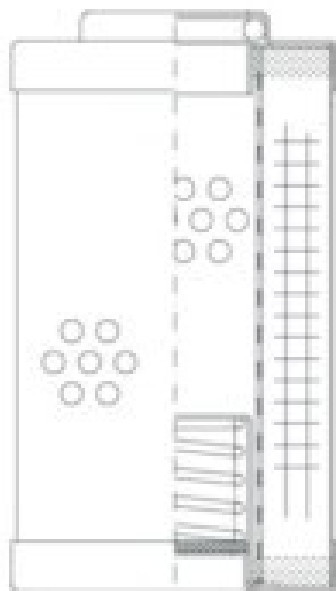

Buy Big, Save Big! - www.bigfilterstore.com - 866-673-0345

Technical Data for Big Filter #: BFS-107FE

[Click to view stock, pricing and volume discount information](#)

Filter Type Details

Part Type: Hydraulic
Filter Type: Return Line
Media: Cellulose
Seal Material: Buna
Fluid Type: HH / HL / HM / HV
Flow Direction: Outside-In

Dimensions (Inches)

Height: 7.87
O.D. Top: 1.79 **O.D. Bottom:** 1.79
I.D. Top: 0.81 **I.D. Bottom:**
Weight (lbs): 2.5

Rating

Micron 1: 25 **Beta Ratio 1:** 2/25
Micron 2: **Beta Ratio 2:**
Flow Rate (GPM): **Capacity (gr):** 8.055
Collapse Pressure (psi): 145 **Burst Pressure (psi)**
Filter area (sq in): 179

Misc. Information

Thread Type:
Thread Size (in):
By-pass: Yes
Handle: No
Wrap: Yes

Contact Information

Big Filter Inc.
162 Kerr Dr.
Sault Ste. Marie, ON
P6A 5H9
Canada

Big Filter Inc.
605 Ridge St, #144
Sault Ste. Marie, MI
49783
USA