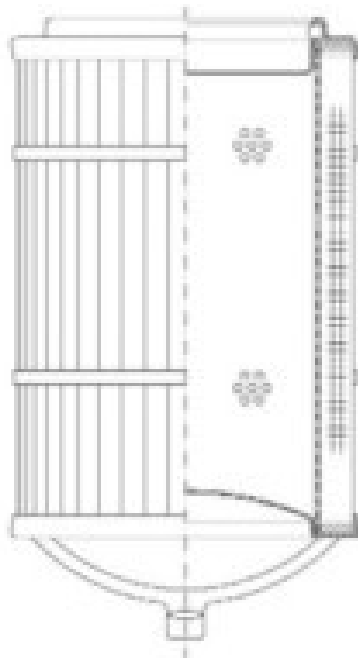

Contact Information

Big Filter Inc.
162 Kerr Dr.
Sault Ste. Marie, ON
P6A 5H9
Canada

Big Filter Inc.
605 Ridge St, #144
Sault Ste. Marie, MI
49783
USA

Toll Free: 866-673-0345
Direct: 705-255-2493

info@bigfilterstore.com
<https://www.bigfilterstore.com>