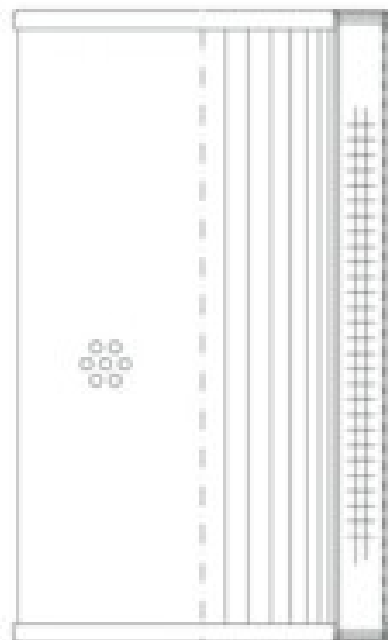

Buy Big, Save Big! - www.bigfilterstore.com - 866-673-0345

Technical Data for Big Filter #: BFS-10809

[Click to view stock, pricing and volume discount information](#)

Filter Type Details

Part Type: Hydraulic
Filter Type: Suction
Media: Cellulose
Seal Material:
Fluid Type: HH / HL / HM / HV
Flow Direction: Inside-Out

Dimensions (Inches)

Height: 10.24
O.D. Top: 4.13 **O.D. Bottom:** 4.13
I.D. Top: 3.15 **I.D. Bottom:** 3.15
Weight (lbs): 2.5

Rating

Micron 1: 10 **Beta Ratio 1:** 2/10
Micron 2: **Beta Ratio 2:**
Flow Rate (GPM): **Capacity (gr):** 38.79
Collapse Pressure (psi): 145 **Burst Pressure (psi)**
Filter area (sq in): 862

Misc. Information

Thread Type:
Thread Size (in):
By-pass: No
Handle: No
Wrap: Yes

Contact Information

Big Filter Inc.
162 Kerr Dr.
Sault Ste. Marie, ON
P6A 5H9
Canada

Big Filter Inc.
605 Ridge St, #144
Sault Ste. Marie, MI
49783
USA