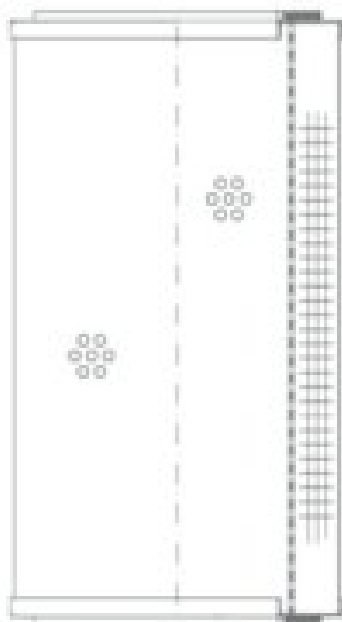

Buy Big, Save Big! - www.bigfilterstore.com - 866-695-0109

Technical Data for Big Filter #: BFS-10817

[Click to view stock, pricing and volume discount information](#)

Filter Type Details

Part Type: Hydraulic
Filter Type: Return Line
Media: Cellulose
Seal Material: Buna
Fluid Type: HH / HL / HM / HV
Flow Direction: Outside-In

Dimensions (Inches)

Height: 7.13
O.D. Top: 7.56 **O.D. Bottom:** 7.56
I.D. Top: 4.65 **I.D. Bottom:** 4.65
Weight (lbs): N/A

Rating

Micron 1: 25 **Beta Ratio 1:** 2/25
Micron 2: **Beta Ratio 2:**
Flow Rate (GPM): **Capacity (gr):**
Collapse Pressure (psi): **Burst Pressure (psi)**
Filter area (sq in):

Misc. Information

Thread Type:
Thread Size (in):
By-pass: No
Handle: No
Wrap: Yes

Contact Information

Big Filter Inc.
162 Kerr Dr.
Sault Ste. Marie, ON
P6A 5H9
Canada

Big Filter Inc.
605 Ridge St, #144
Sault Ste. Marie, MI
49783
USA