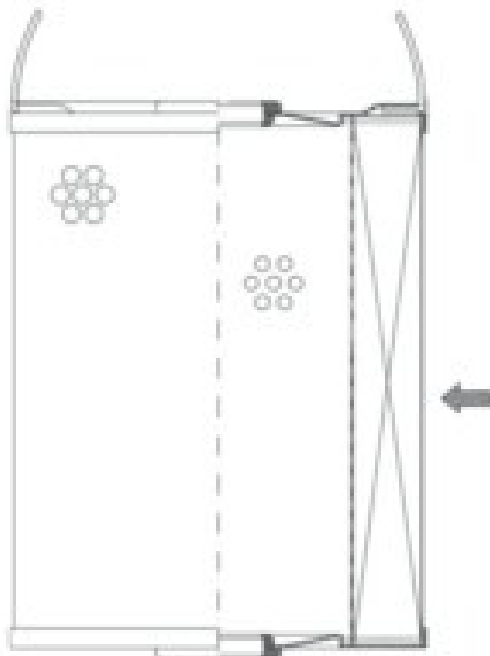

Buy Big, Save Big! - www.bigfilterstore.com - 866-695-0109

Technical Data for Big Filter #: BFS-10822

[Click to view stock, pricing and volume discount information](#)

Filter Type Details

Part Type: Hydraulic
Filter Type: Return Line
Media: Cellulose
Seal Material: Buna
Fluid Type: HH / HL / HM / HV
Flow Direction: Outside-In

Dimensions (Inches)

Height: 4.41
O.D. Top: 3.31 **O.D. Bottom:** 3.31
I.D. Top: 0.57 **I.D. Bottom:** 0.57
Weight (lbs): N/A

Rating

Micron 1: 25 **Beta Ratio 1:** 2/25
Micron 2: **Beta Ratio 2:**
Flow Rate (GPM): **Capacity (gr):**
Collapse Pressure (psi): **Burst Pressure (psi)**
Filter area (sq in):

Misc. Information

Thread Type:
Thread Size (in):
By-pass: No
Handle: Yes
Wrap: Yes

Contact Information

Big Filter Inc.
162 Kerr Dr.
Sault Ste. Marie, ON
P6A 5H9
Canada

Big Filter Inc.
605 Ridge St, #144
Sault Ste. Marie, MI
49783
USA