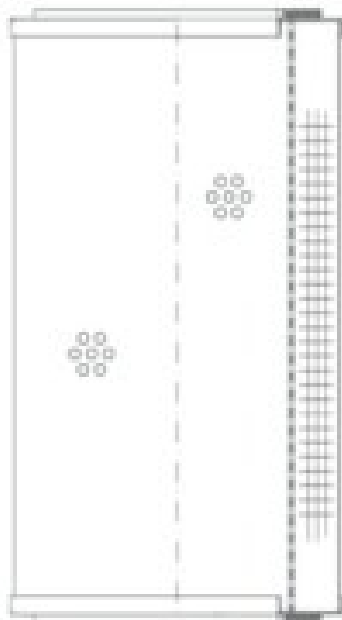

Buy Big, Save Big! - www.bigfilterstore.com - 866-673-0345

Technical Data for Big Filter #: BFS-10823

[Click to view stock, pricing and volume discount information](#)

Filter Type Details

Part Type: Hydraulic
Filter Type: Return Line
Media: Cellulose
Seal Material: Buna
Fluid Type: HH / HL / HM / HV
Flow Direction: Outside-In

Dimensions (Inches)

Height: 17.87
O.D. Top: 5.91 **O.D. Bottom:** 5.91
I.D. Top: 4.33 **I.D. Bottom:** 4.33
Weight (lbs): N/A

Rating

Micron 1: 25 **Beta Ratio 1:** 2/25
Micron 2: **Beta Ratio 2:**
Flow Rate (GPM): **Capacity (gr):**
Collapse Pressure (psi): 145 **Burst Pressure (psi)**
Filter area (sq in):

Misc. Information

Thread Type:
Thread Size (in):
By-pass: No
Handle: No
Wrap: Yes

Contact Information

Big Filter Inc.
162 Kerr Dr.
Sault Ste. Marie, ON
P6A 5H9
Canada

Big Filter Inc.
605 Ridge St, #144
Sault Ste. Marie, MI
49783
USA