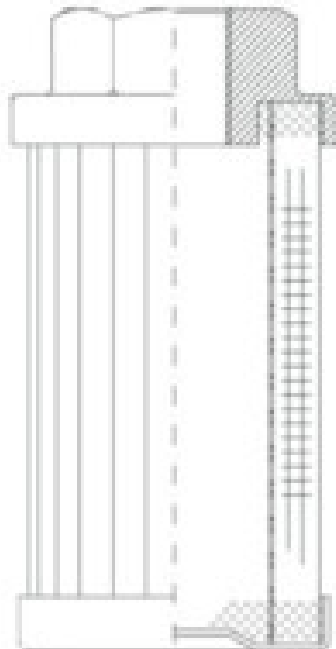

Buy Big, Save Big! - www.bigfilterstore.com - 866-673-0345

Technical Data for Big Filter #: BFS-1082B

[Click to view stock, pricing and volume discount information](#)

Filter Type Details

Part Type: Hydraulic
Filter Type: Suction Strainer
Media: Wire Mesh
Seal Material:
Fluid Type: HH / HL / HM / HV
Flow Direction: Outside-In

Dimensions (Inches)

Height: 7.17
O.D. Top: 3.92 **O.D. Bottom:** 3.92
I.D. Top: **I.D. Bottom:**
Weight (lbs): 2.5

Rating

Micron 1: 100 **Beta Ratio 1:**
Micron 2: **Beta Ratio 2:**
Flow Rate (GPM): **Capacity (gr):**
Collapse Pressure (psi): 14 **Burst Pressure (psi)**
Filter area (sq in): 181

Misc. Information

Thread Type: BSP
Thread Size (in): 1 1/2
By-pass: No
Handle: No
Wrap: No

Contact Information

Big Filter Inc.
162 Kerr Dr.
Sault Ste. Marie, ON
P6A 5H9
Canada

Big Filter Inc.
605 Ridge St, #144
Sault Ste. Marie, MI
49783
USA