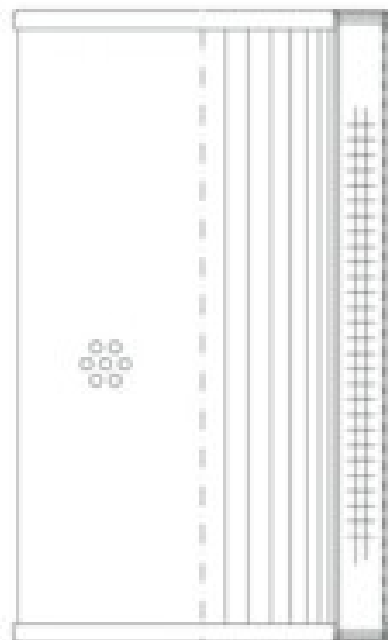

Buy Big, Save Big! - www.bigfilterstore.com - 866-673-0345

Technical Data for Big Filter #: BFS-1083A

[Click to view stock, pricing and volume discount information](#)

Filter Type Details

Part Type: Hydraulic
Filter Type: Suction
Media: Wire Mesh
Seal Material:
Fluid Type: HH / HL / HM / HV
Flow Direction: Inside-Out

Dimensions (Inches)

Height: 7.09
O.D. Top: 4.72 **O.D. Bottom:** 4.72
I.D. Top: 3.35 **I.D. Bottom:** 3.35
Weight (lbs): 2.5

Rating

Micron 1: 200 **Beta Ratio 1:**
Micron 2: **Beta Ratio 2:**
Flow Rate (GPM): **Capacity (gr):**
Collapse Pressure (psi): 145 **Burst Pressure (psi)**
Filter area (sq in): 511

Misc. Information

Thread Type:
Thread Size (in):
By-pass: No
Handle: No
Wrap: Yes

Contact Information

Big Filter Inc.
162 Kerr Dr.
Sault Ste. Marie, ON
P6A 5H9
Canada

Big Filter Inc.
605 Ridge St, #144
Sault Ste. Marie, MI
49783
USA