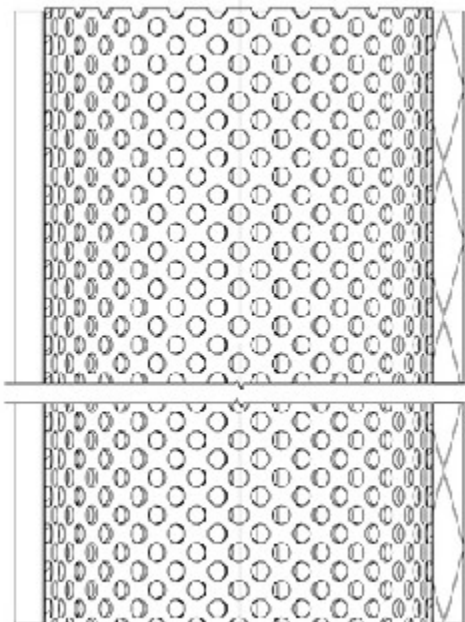

Buy Big, Save Big! - www.bigfilterstore.com - 866-673-0345

Technical Data for Big Filter #: BFS-10847

[Click to view stock, pricing and volume discount information](#)

Filter Type Details

Part Type: Hydraulic
Filter Type: In Line
Media: Wire Mesh
Seal Material:
Fluid Type: HH / HL / HM / HV
Flow Direction: Outside-In

Dimensions (Inches)

Height: 3.5
O.D. Top: 2.87 **O.D. Bottom:** 2.87
I.D. Top: 2.41 **I.D. Bottom:** 2.41
Weight (lbs): 0.975

Rating

Micron 1: 150 **Beta Ratio 1:**
Micron 2: **Beta Ratio 2:**
Flow Rate (GPM): **Capacity (gr):**
Collapse Pressure (psi): 72 **Burst Pressure (psi)**
Filter area (sq in): 87

Misc. Information

Thread Type:
Thread Size (in):
By-pass: No
Handle: No
Wrap: No

Contact Information

Big Filter Inc.
162 Kerr Dr.
Sault Ste. Marie, ON
P6A 5H9
Canada

Big Filter Inc.
605 Ridge St, #144
Sault Ste. Marie, MI
49783
USA