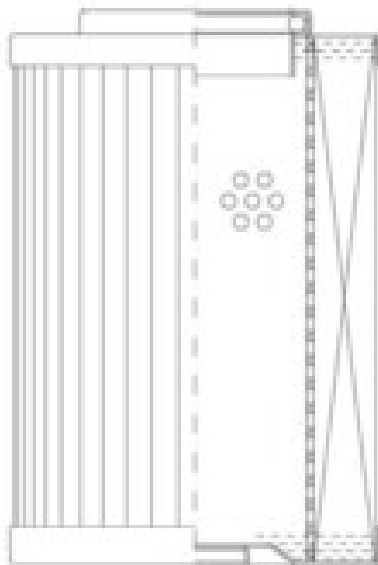

Buy Big, Save Big! - www.bigfilterstore.com - 866-673-0345

Technical Data for Big Filter #: BFS-1084C

[Click to view stock, pricing and volume discount information](#)

Filter Type Details

Part Type: Hydraulic
Filter Type: Pressure Line
Media: Wire Mesh
Seal Material: Viton
Fluid Type: HH / HL / HM / HV
Flow Direction: Outside-In

Dimensions (Inches)

Height: 3.27
O.D. Top: 2.52 **O.D. Bottom:** 2.52
I.D. Top: 1 **I.D. Bottom:**
Weight (lbs): 0.5

Rating

Micron 1: 250 **Beta Ratio 1:**
Micron 2: **Beta Ratio 2:**
Flow Rate (GPM): **Capacity (gr):**
Collapse Pressure (psi): 145 **Burst Pressure (psi)**
Filter area (sq in): 88

Misc. Information

Thread Type:
Thread Size (in):
By-pass: No
Handle: No
Wrap: No

Contact Information

Big Filter Inc.
162 Kerr Dr.
Sault Ste. Marie, ON
P6A 5H9
Canada

Big Filter Inc.
605 Ridge St, #144
Sault Ste. Marie, MI
49783
USA