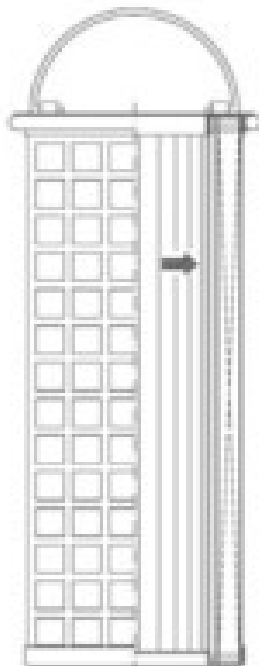

Contact Information

Big Filter Inc.
162 Kerr Dr.
Sault Ste. Marie, ON
P6A 5H9
Canada

Big Filter Inc.
605 Ridge St, #144
Sault Ste. Marie, MI
49783
USA

Toll Free: 866-673-0345
Direct: 705-255-2493

info@bigfilterstore.com
<https://www.bigfilterstore.com>