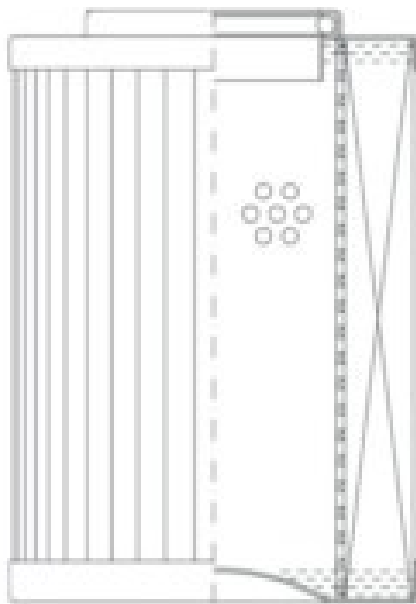

Buy Big, Save Big! - www.bigfilterstore.com - 866-673-0345

Technical Data for Big Filter #: BFS-10894

[Click to view stock, pricing and volume discount information](#)

Filter Type Details

Part Type: Hydraulic
Filter Type: Pressure Line
Media: Wire Mesh
Seal Material: Buna
Fluid Type: HH / HL / HM / HV
Flow Direction: Outside-In

Dimensions (Inches)

Height: 4.45
O.D. Top: 1.77 **O.D. Bottom:** 1.77
I.D. Top: 1 **I.D. Bottom:**
Weight (lbs): 2.5

Rating

Micron 1: 55 **Beta Ratio 1:**
Micron 2: **Beta Ratio 2:**
Flow Rate (GPM): **Capacity (gr):**
Collapse Pressure (psi): 435 **Burst Pressure (psi)**
Filter area (sq in): 62

Misc. Information

Thread Type:
Thread Size (in):
By-pass: No
Handle: No
Wrap: No

Contact Information

Big Filter Inc.
162 Kerr Dr.
Sault Ste. Marie, ON
P6A 5H9
Canada

Big Filter Inc.
605 Ridge St, #144
Sault Ste. Marie, MI
49783
USA