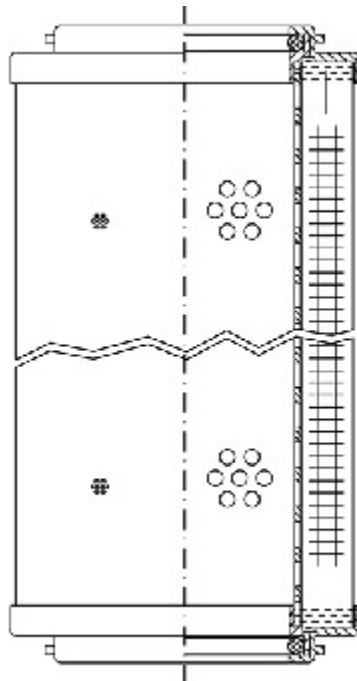

Buy Big, Save Big! - www.bigfilterstore.com - 866-673-0345

Technical Data for Big Filter #: BFS-16CB8

[Click to view stock, pricing and volume discount information](#)

Filter Type Details

Part Type: Hydraulic
Filter Type: Return Line
Media: Polyester
Seal Material: Viton
Fluid Type: HH / HL / HM / HV
Flow Direction: Outside-In

Dimensions (Inches)

Height: 15.67
O.D. Top: 4.49 **O.D. Bottom:** 4.49
I.D. Top: 2.69 **I.D. Bottom:** 2.69
Weight (lbs): 5.05

Rating

Micron 1: 10 **Beta Ratio 1:** 2/10
Micron 2: **Beta Ratio 2:**
Flow Rate (GPM): **Capacity (gr):**
Collapse Pressure (psi): 435 **Burst Pressure (psi)**
Filter area (sq in):

Misc. Information

Thread Type:
Thread Size (in):
By-pass: No
Handle: No
Wrap: Yes

Contact Information

Big Filter Inc.
 162 Kerr Dr.
 Sault Ste. Marie, ON
 P6A 5H9
 Canada

Big Filter Inc.
 605 Ridge St, #144
 Sault Ste. Marie, MI
 49783
 USA