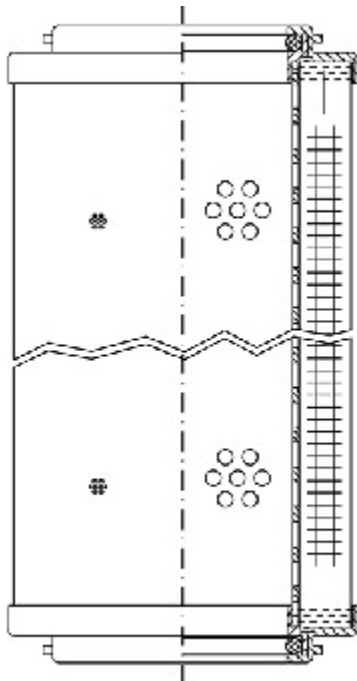

Contact Information

Big Filter Inc.
162 Kerr Dr.
Sault Ste. Marie, ON
P6A 5H9
Canada

Big Filter Inc.
605 Ridge St, #144
Sault Ste. Marie, MI
49783
USA

Toll Free: 866-673-0345
Direct: 705-255-2493

info@bigfilterstore.com
<https://www.bigfilterstore.com>