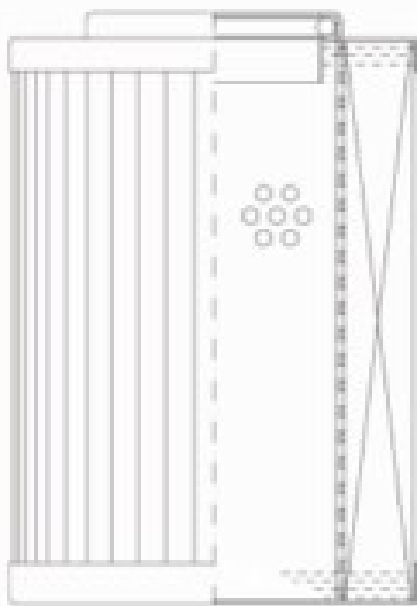

Buy Big, Save Big! - www.bigfilterstore.com - 866-673-0345

Technical Data for Big Filter #: BFS-24FFC

[Click to view stock, pricing and volume discount information](#)

Filter Type Details

Part Type: Hydraulic
Filter Type: Pressure Line
Media: Cellulose
Seal Material: Buna
Fluid Type: HH / HL / HM / HV
Flow Direction: Outside-In

Dimensions (Inches)

Height: 4.43
O.D. Top: 1.75 **O.D. Bottom:** 1.75
I.D. Top: 1 **I.D. Bottom:**
Weight (lbs): 2.0345

Rating

Micron 1: 10 **Beta Ratio 1:** 2/10
Micron 2: **Beta Ratio 2:**
Flow Rate (GPM): **Capacity (gr):**
Collapse Pressure (psi): 150 **Burst Pressure (psi)**
Filter area (sq in):

Misc. Information

Thread Type:
Thread Size (in):
By-pass: No
Handle: No
Wrap: No

Contact Information

Big Filter Inc.
162 Kerr Dr.
Sault Ste. Marie, ON
P6A 5H9
Canada

Big Filter Inc.
605 Ridge St, #144
Sault Ste. Marie, MI
49783
USA