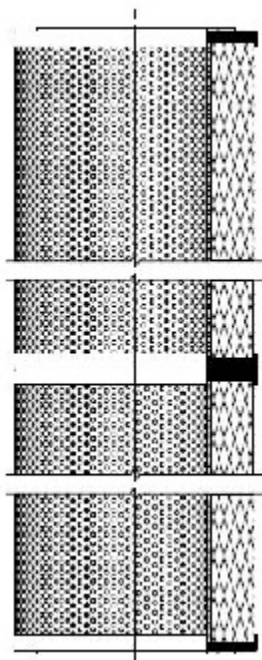

Buy Big, Save Big! - www.bigfilterstore.com - 866-673-0345

Technical Data for Big Filter #: BFS-271A2

[Click to view stock, pricing and volume discount information](#)

Filter Type Details

Part Type: Hydraulic
Filter Type: Return Line
Media: Cellulose
Seal Material: Buna
Fluid Type: HH / HL / HM / HV
Flow Direction: Outside-In

Dimensions (Inches)

Height: 9.03
O.D. Top: 4.5 **O.D. Bottom:** 4.5
I.D. Top: 1.77 **I.D. Bottom:** 1.77
Weight (lbs): 2.573

Rating

Micron 1: 10 **Beta Ratio 1:** 2/10
Micron 2: **Beta Ratio 2:**
Flow Rate (GPM): **Capacity (gr):**
Collapse Pressure (psi):58 **Burst Pressure (psi)**
Filter area (sq in):

Misc. Information

Thread Type:
Thread Size (in):
By-pass: No
Handle: No
Wrap: Yes

Contact Information

Big Filter Inc.
 162 Kerr Dr.
 Sault Ste. Marie, ON
 P6A 5H9
 Canada

Big Filter Inc.
 605 Ridge St, #144
 Sault Ste. Marie, MI
 49783
 USA