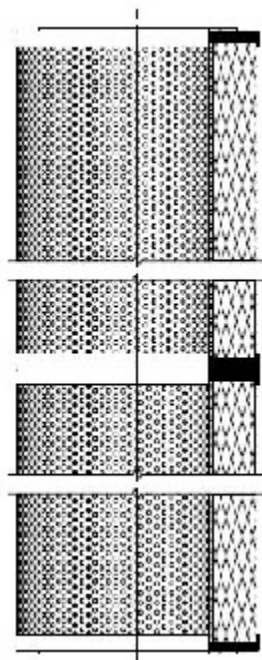

Contact Information

Big Filter Inc.
162 Kerr Dr.
Sault Ste. Marie, ON
P6A 5H9
Canada

Big Filter Inc.
605 Ridge St, #144
Sault Ste. Marie, MI
49783
USA

Toll Free: 866-673-0345
Direct: 705-255-2493

info@bigfilterstore.com
<https://www.bigfilterstore.com>