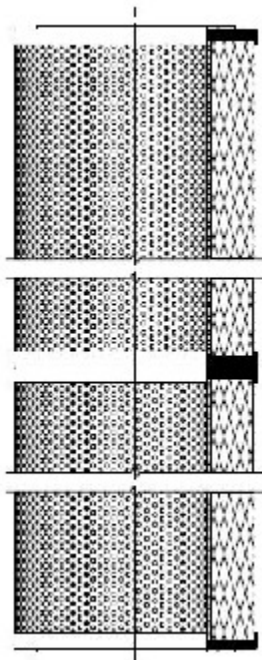

Contact Information

Big Filter Inc.
162 Kerr Dr.
Sault Ste. Marie, ON
P6A 5H9
Canada

Big Filter Inc.
605 Ridge St, #144
Sault Ste. Marie, MI
49783
USA

Toll Free: 866-673-0345
Direct: 705-255-2493

info@bigfilterstore.com
<https://www.bigfilterstore.com>